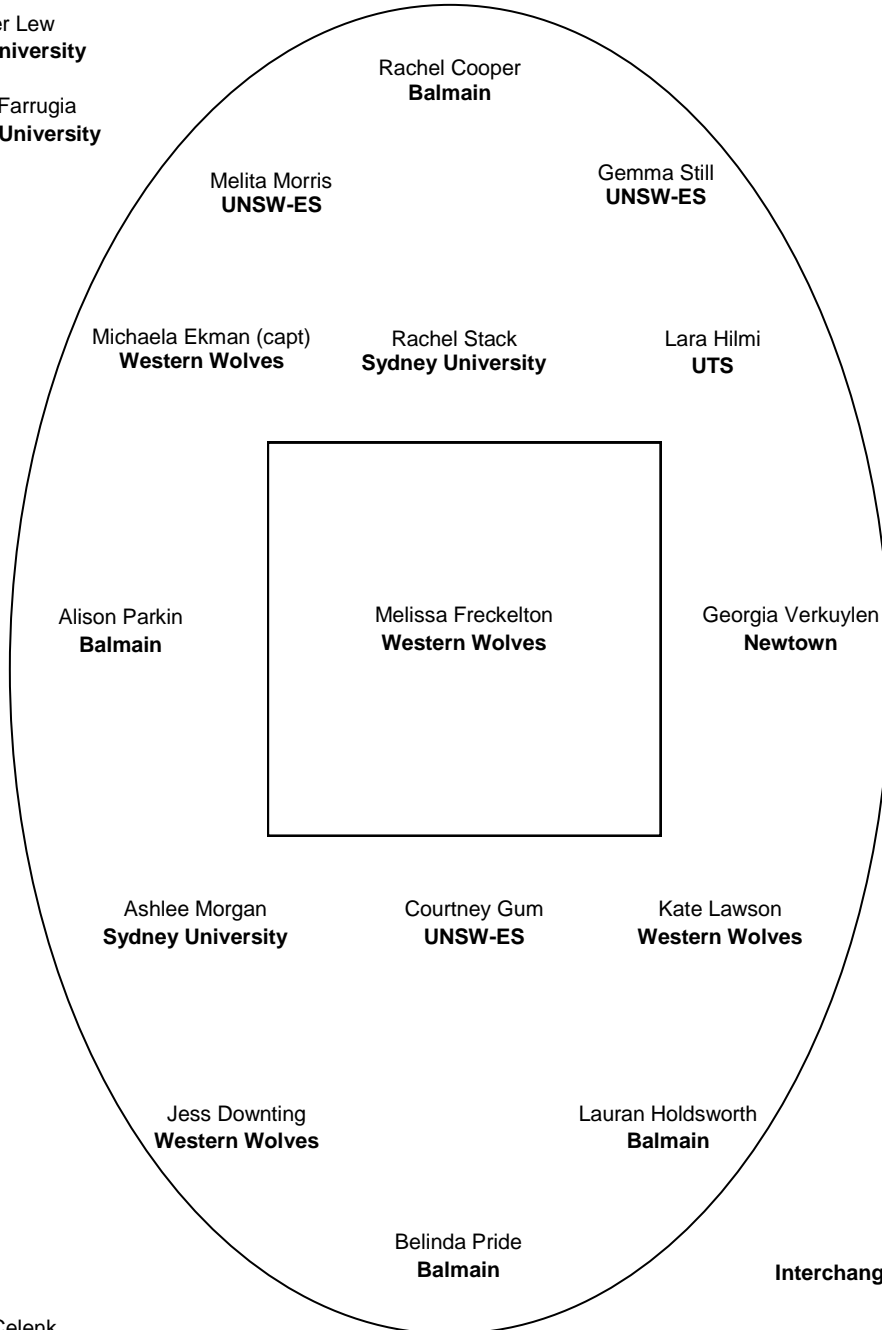

ARMY AFL SYDNEY WOMEN'S TEAM OF THE YEAR

Rucks

Tobi Noble
Newtown

Jennifer Lew
Sydney University

Amanda Farrugia
Macquarie University

Coach

Yucel Celenk
Sydney University

Interchange

Libby Sadler
Sydney University

Jackie Buckthought
Balmain

Madelane Collier
Wollongong

Karla Spilarewicz
Balmain